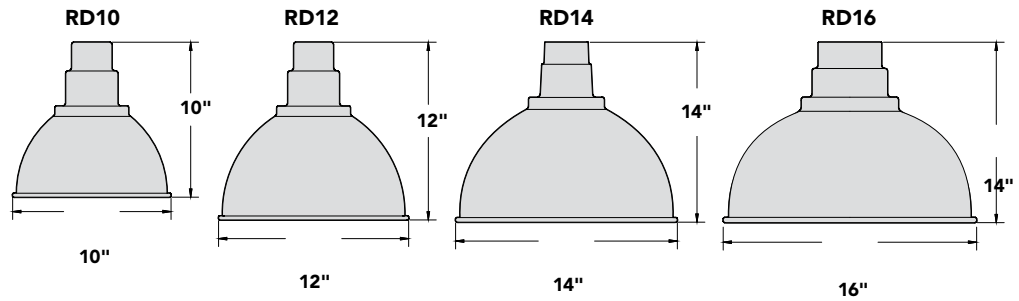

DEEP REFLECTOR

RD10, RD12, RD14, RD16

Aluminum Shade w/ Glass and Guard Options
 1/2" IP and 3/4" IP Arm, Stem and Pendant Options
 UL Wet Location Listed
 UL Damp Location Listed Pendants

Fixture

- Aluminum Shade
- Incandescent, Fluorescent, and LED Options

Finishes

- Shade, Arm and Stem Finish Options
- See Reverse Side of Sheet for Finish Options

Mounting

- 1/2" IP and 3/4" IP Arms Available
- Stem and Pendant Options

ORDERING EXAMPLE
 (FIXTURE AND MOUNTING SHOWN, LEFT IMAGE)

PIPE	CAT NO.	LAMP	FINISH	ACC	PIPE	MOUNTING	FINISH
3	RD14	GU2426	BLU	WG	3	SL23	BLU

3/4" IP, Deep Reflector 14", 26W GU24, Blue Shade, Wire Guard 3/4" IP, Small Loop 23", Blue

PIPE	CAT NO.	LAMP / BALLAST	SHADE / MOUNT FINISH	ACCESSORIES
2	1/2" IP RD10	M Incandescent Med Base 100W max	All Standard and Specialty Finishes Coastal Finish Option – Add "-C" to end of order number Specify finish for Shade and Arm or Stem separately as in the example above. Cage or Guard finish will match Shade finish.	CG Clear Glass
3	3/4" IP RD12	GU2413 ¹ 13W GU24 Base, 2700K, 120V		FG Frosted Glass
	RD14	GU2418 ¹ 18W GU24 Base, 2700K, 120V		OG Opal Glass
	RD16	GU2426 ¹ 26W GU24 Base, 2700K, 120V		CGG Clear Glass w/ Cast Guard
		GU2432 ^{1,6} 32W GU24 Base, 2700K, 120V		FGG Frosted Glass w/ Cast Guard
		GU2442 ^{1,6} 42W GU24 Base, 2700K, 120V		OGG Opal Glass w/ Cast Guard
		LED12 ¹¹ 12W COB LED, 2700°K 90 CRI, 120V, 840 Lumens		CGWC Clear Glass w/ Wire Cage
		LED18 ¹¹ 18W COB LED, 2700°K 90 CRI, 120V, 1260 Lumens	FGWC Frosted Glass w/ Wire Cage	
			OGWC Opal Glass w/ Wire Cage	
			WG Wire Guard	